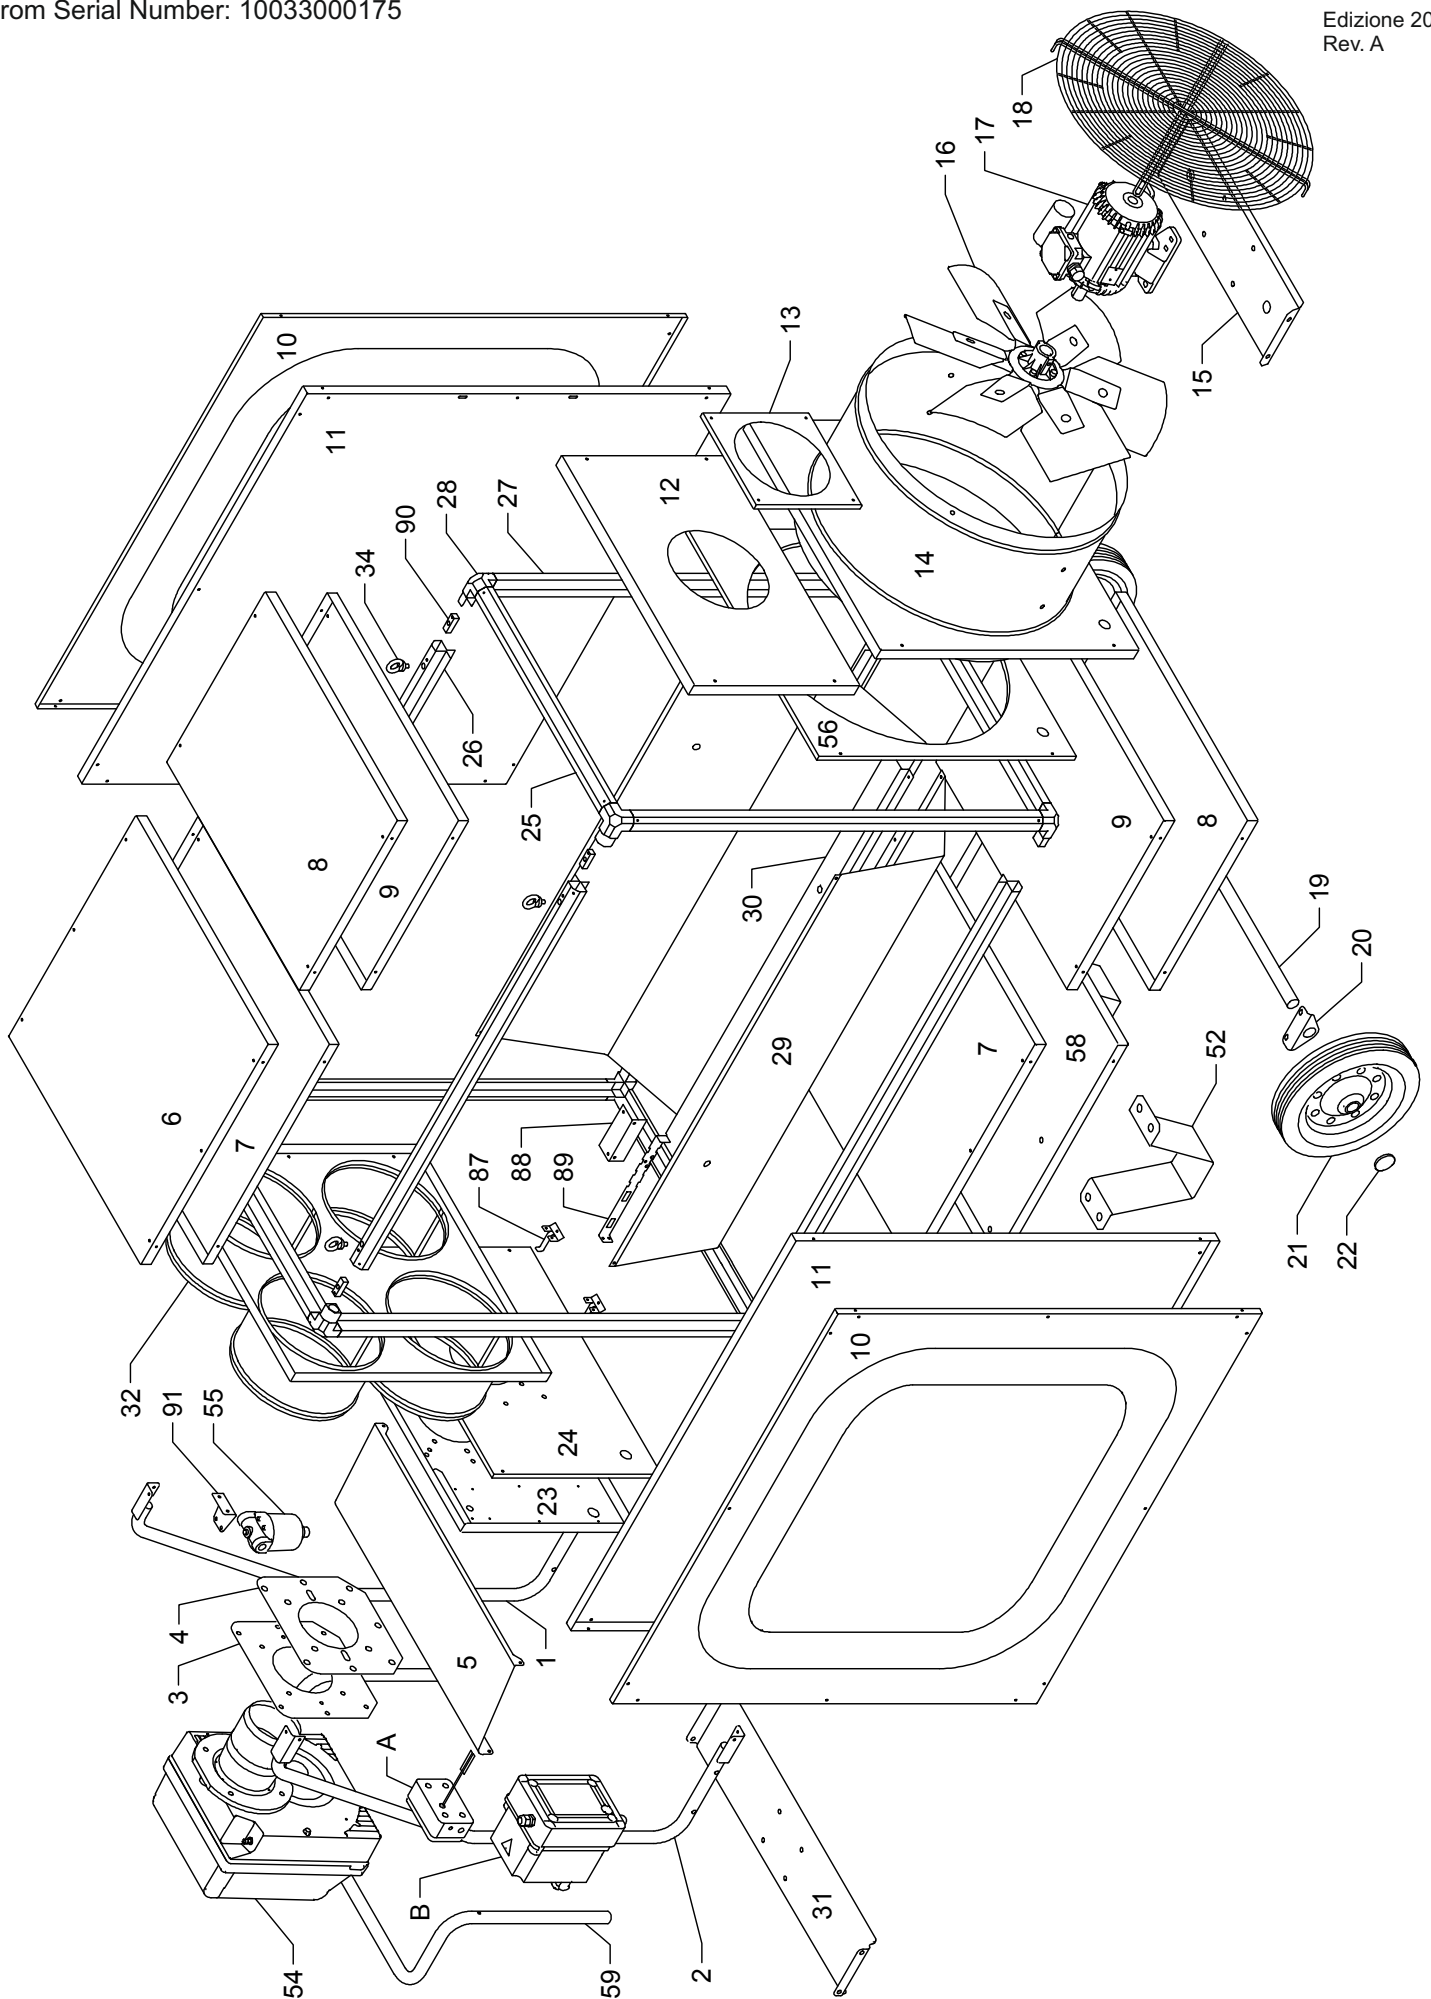

# BV 470 FS MODEL 2011/2012

UNIT 1

ILLUSTRATED PARTS BREAKDOWN

Edizione 2012  
Rev. A

From Serial Number: 10033000175