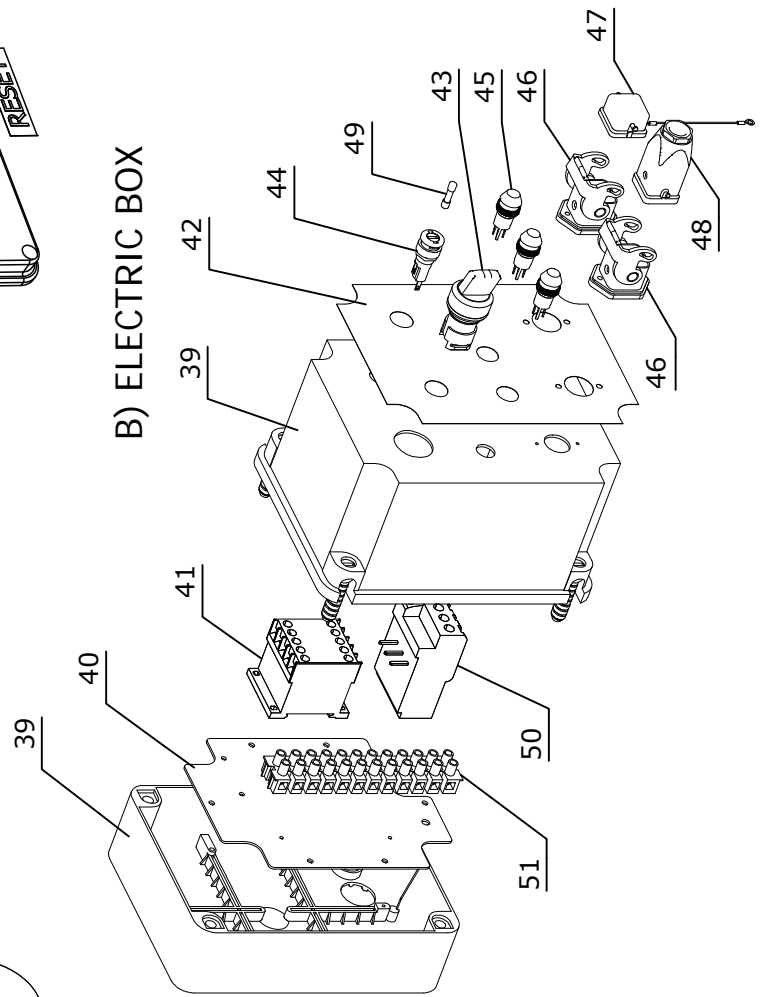

# BV 470 FS MODEL 2011/2012

UNIT 1

ILLUSTRATED PARTS BREAKDOWN

Edizione 2012  
Rev. A

From Serial Number: 10033000175

# BV 470 FS MODEL 2011/2012

UNIT 2

ILLUSTRATED PARTS BREAKDOWN

Edizione 2012  
Rev. A

## A) THERMOSTAT BOX

## COMBUSTION CHAMBER

<b>Pos.</b>	<b>Code NR</b>	<b>Description</b>
1	4514.144	Right Burner Protection
2	4514.143	Left Burner Protection
3	4514.126	Universal Slab
4	4514.605	Universal Slab Seal
5	S/R	Burner Cover
6	S/R	Top Bottom External Panel
7	S/R	Top Internal Panel
8	S/R	Top External Panel
9	S/R	Bottom External Panel
10	S/R	External Lateral Panel
11	S/R	Internal Lateral Panel
12	S/R	Rear Panel
13	S/R	Chimney Bottom
14	S/R	Fan Panel
15	S/R	Support Bracket
16	4514.301	Fan
17	4514.300	Motor
18	4514.142	Protection Grill
19	4514.150	Wheels Axle
20	4514.128	Hub Bracket
21	4514.600	Black Rubber Wheel Diam. 300
22	4514.803	Fixing Washer For Shaft With Cup
23	S/R	Front Panel Slab
24	4514.604	Burner Thermic Insulator
25	S/R	Chamfered Profile For Panel 25 L=605
26	S/R	Chamfered Profile For Panel 25 L=1060
27	S/R	Chamfered Profile For Panel 25 L=994,5
28	S/R	3 Way Corner For Chamfered Profile
29	S/R	Air Direction Sheet
30	S/R	Combustion Chamber Bracket
31	S/R	Wheels Bracket
32	4514.117	4-Way Panel
32	4514.097	1-Way Panel (Optionally)
34	4514.801	Lifting Eye Bolt M8
35	4514.151	Combustion Chamber
36	4514.105	Bracket For Turbulence