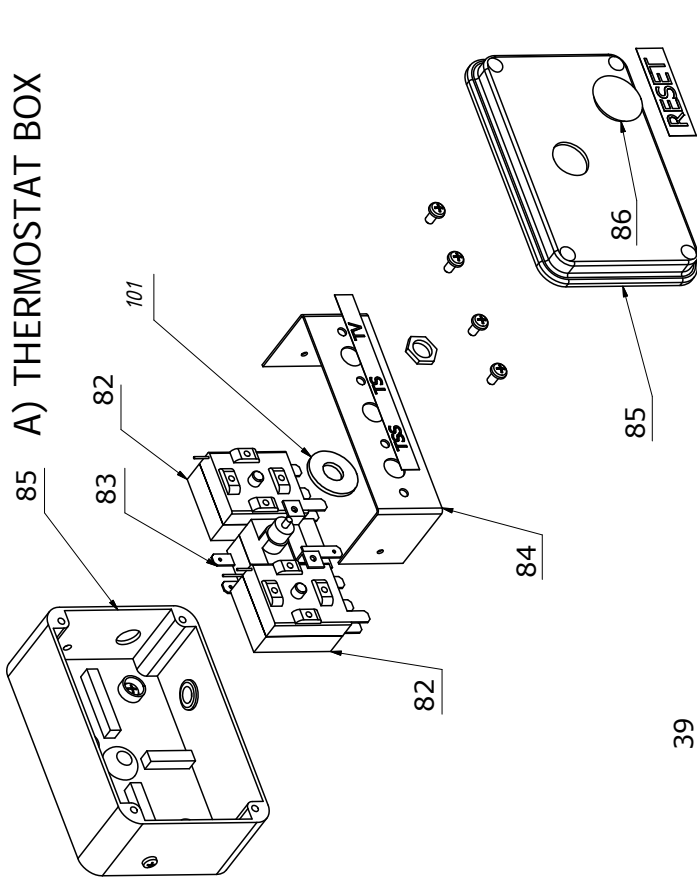

# BV 470 FS MODEL 2011/2012

UNIT 1

ILLUSTRATED PARTS BREAKDOWN

Edizione 2012  
Rev. A

From Serial Number: 10033000175

# BV 470 FS MODEL 2011/2012

UNIT 2

ILLUSTRATED PARTS BREAKDOWN

Edizione 2012  
Rev. A

## A) THERMOSTAT BOX

## COMBUSTION CHAMBER

<b>Pos.</b>	<b>Code NR</b>	<b>Description</b>
1	4514.144	Right Burner Protection
2	4514.143	Left Burner Protection
3	4514.126	Universal Slab
4	4514.605	Universal Slab Seal
5	S/R	Burner Cover
6	S/R	Top Bottom External Panel
7	S/R	Top Internal Panel
8	S/R	Top External Panel
9	S/R	Bottom External Panel
10	S/R	External Lateral Panel
11	S/R	Internal Lateral Panel
12	S/R	Rear Panel
13	S/R	Chimney Bottom
14	S/R	Fan Panel
15	S/R	Support Bracket
16	4514.301	Fan
17	4514.300	Motor
18	4514.142	Protection Grill
19	4514.150	Wheels Axle
20	4514.128	Hub Bracket
21	4514.600	Black Rubber Wheel Diam. 300
22	4514.803	Fixing Washer For Shaft With Cup
23	S/R	Front Panel Slab
24	4514.604	Burner Thermic Insulator
25	S/R	Chamfered Profile For Panel 25 L=605
26	S/R	Chamfered Profile For Panel 25 L=1060
27	S/R	Chamfered Profile For Panel 25 L=994,5
28	S/R	3 Way Corner For Chamfered Profile
29	S/R	Air Direction Sheet
30	S/R	Combustion Chamber Bracket
31	S/R	Wheels Bracket
32	4514.117	4-Way Panel
32	4514.097	1-Way Panel (Optionally)
34	4514.801	Lifting Eye Bolt M8
35	4514.151	Combustion Chamber
36	4514.105	Bracket For Turbulence