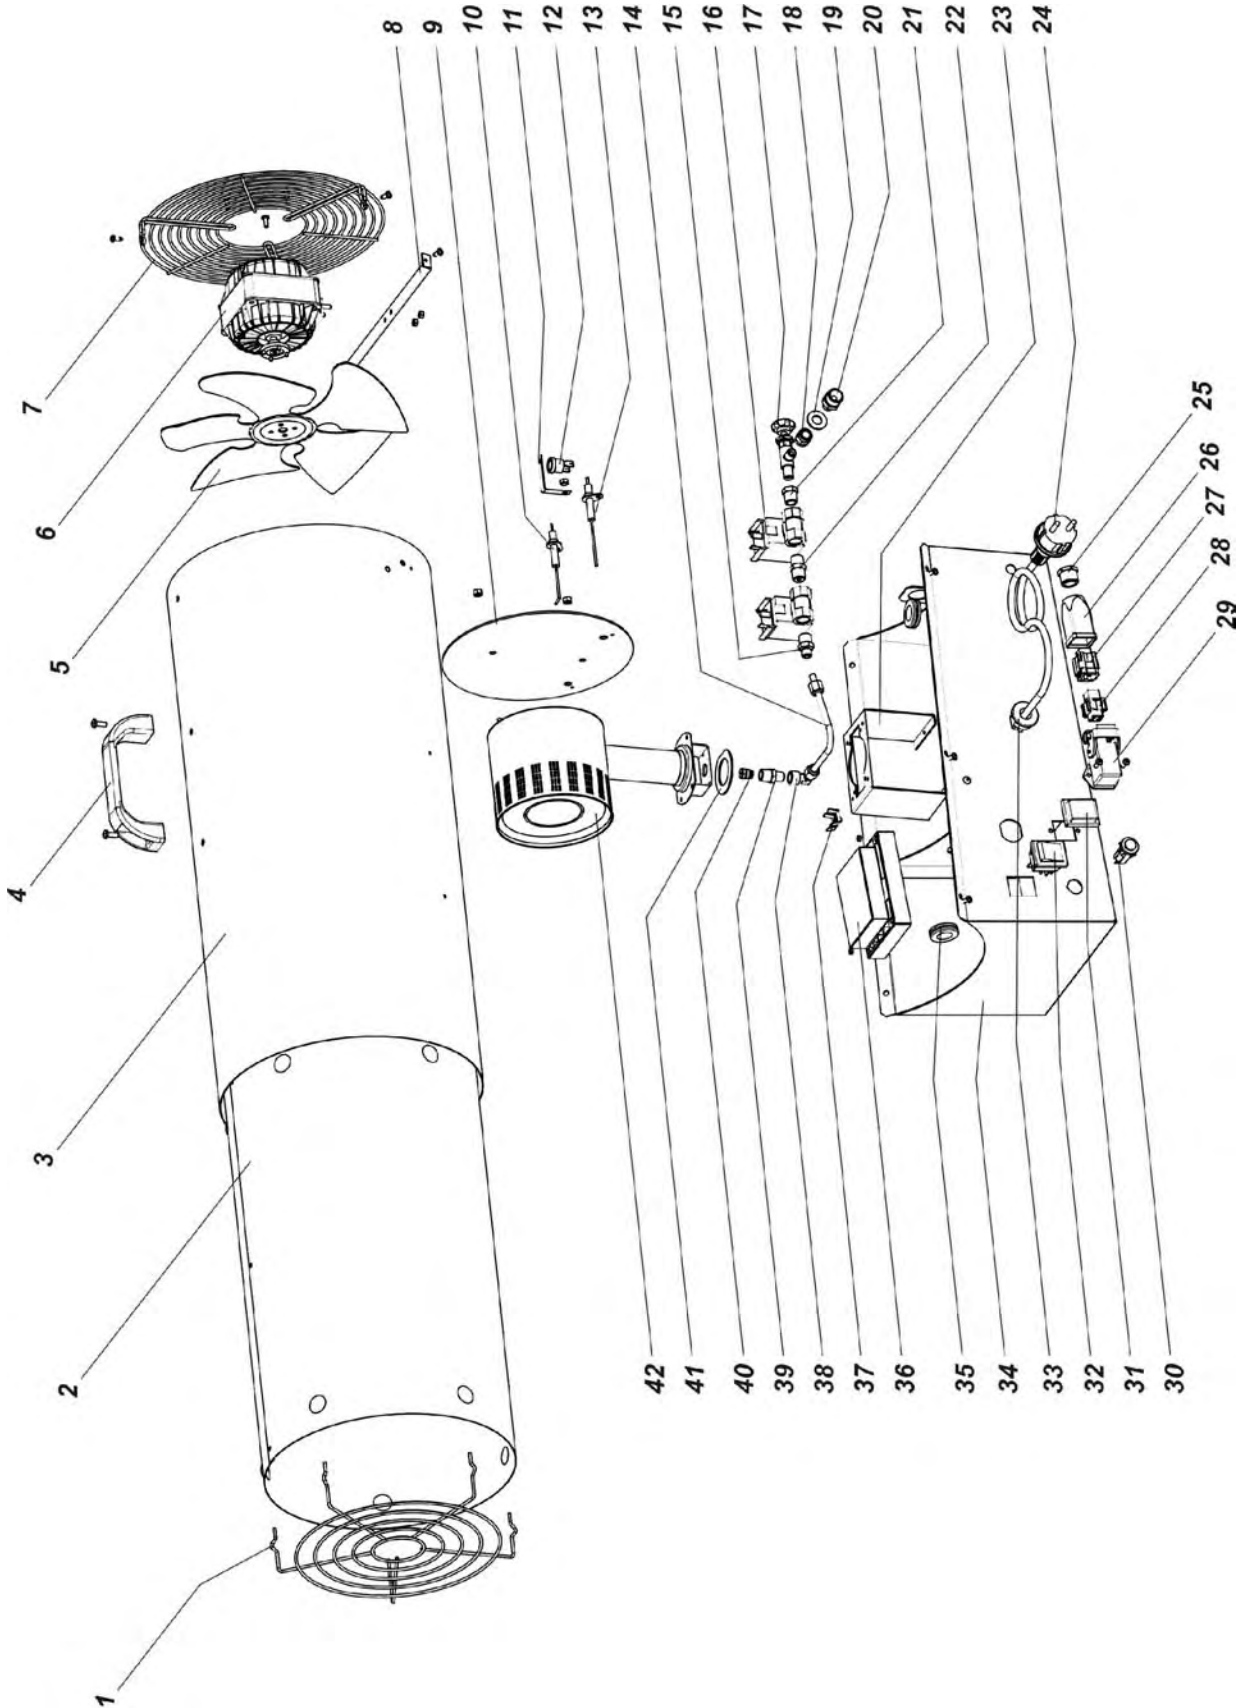

## MODEL 70 kW E

## ILLUSTRATED PARTS BREAKDOWN

MASTER GAS HEATERS BLP 70E

Pos.	Code NR	Description
1	4160.759	OUTLET GRID
2	4160.957	COMBUSTION CHAMBER
3	S/R	COVER
4	4160.715	PLASTIC HANDLE
5	4160.959	FAN
6	4160.958	ELECTRIC MOTOR
7	4160.758	INLET GRID
8	4161.012	SUPPORT ELECTRIC MOTOR
9	4161.041	PLATE BURNER
10	4161.248	IGNITION ELETTRICAL FOLDER
11	4160.708	SUPPORT FOR THERMOSTAT
12	4160.636	SAFETY THERMOSTAT 90°
13	4160.632	FLAME PROBE
14	4161.039	COPPER EXTENDIN VALVOLE-NOZZLE
15	4160.962	NOZZLE 1/4" - 1/8"
16	4160.963	ELECTROVALVE
17	4160.684	GAS COCK
18	4161.094	VERBINDUNGSMUFFE
19	4160.614	PLAIN WASHER M10
20	4160.700	GAS INLET NOZZLE 3/8 M - 1/8 M
21	4160.964	NIPPLES REDUCER
22	4161.095	NOZZLE 1/4"
23	4160.951	SUPPORT BURNER
24	4160.631	ELECTRIC CABLE
25	4160.651	KEEPER WIRE DEVICE PG11
26	4160.648	COMPLETE PLUG IN
27	4160.650	CONNEXION PLUG 5 PIN
27	4161.401	CONNEXION PLUG 4 PIN
28	4160.649	CONNEXION SOCKET 5 PIN
28	4161.400	CONNEXION SOCKET 4 PIN
29	4160.647	ANGULAR FIX CASE
30	4161.058	LIGHT SWITCH
31	4160.638	COVER SWITCH
32	4161.057	SWITCH
33	4160.635	KEEPER WIRE DEVICE
34	4161.086	BASE
35	4160.646	PASSACAVO 16-30-22 GROMMET
36	4161.004	ELECTRONIC PC BOARD
37	4160.639	RIVET POP
38	4160.967	90° DEGREE ELBOW 1/8"
39	4160.768	SUPPORT GAS NOZZLE
40	4160.770	GAS NOZZLE
42	4160.676	GAS BURNER