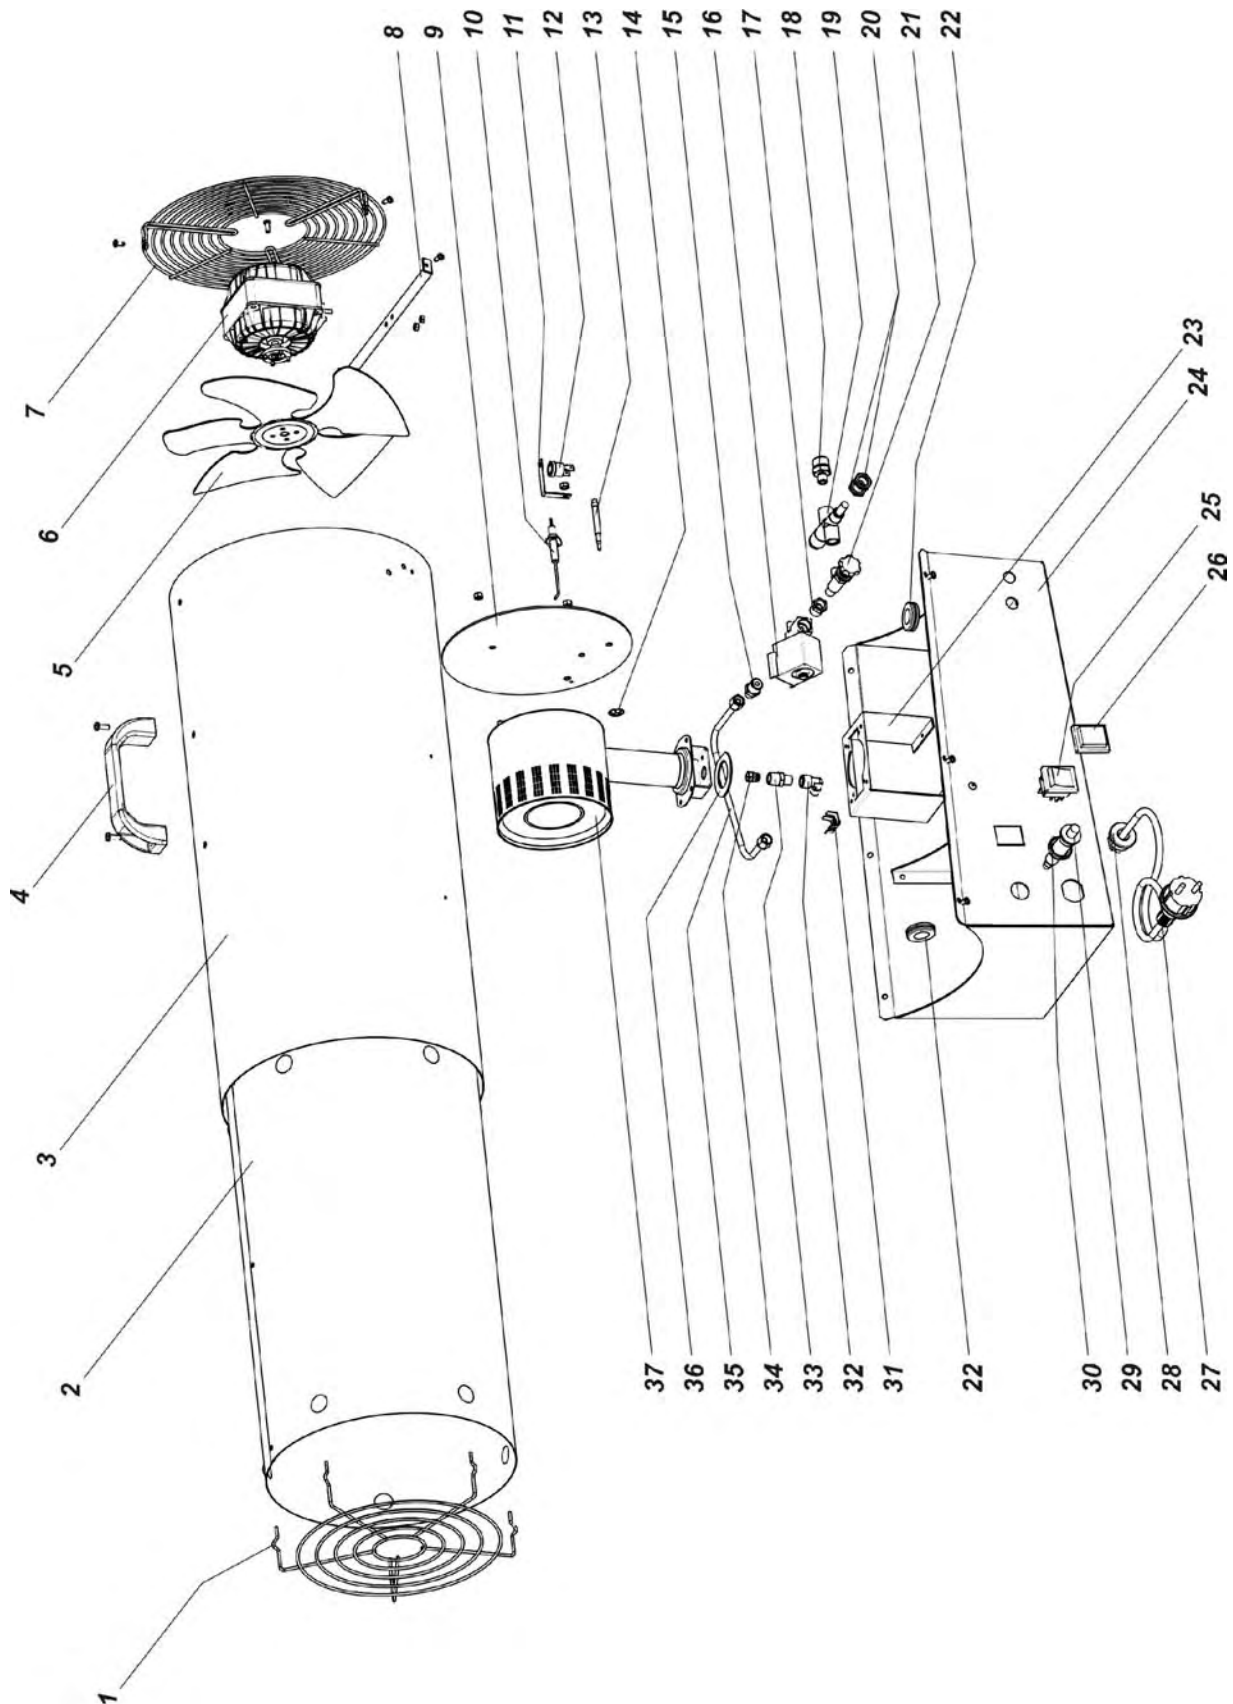

MASTER GAS HEATERS

MODEL 70 kW

ILLUSTRATED PARTS BREAKDOWN

MASTER GAS HEATERS BLP 70M

Pos.	Code NR	Description
1	4160.759	OUTLET GRID
2	4160.957	COMBUSTION CHAMBER
3	S/R	COVER
4	4160.715	PLASTIC HANDLE
5	4160.959	FAN
6	4160.958	ELECTRIC MOTOR
7	4160.758	INLET GRID
8	4161.012	SUPPORT ELECTRIC MOTOR
9	4160.744	PLATE BURNER
10	4160.731	IGNITION ELETTRICAL FOLDER
11	4160.708	SUPPORT FOR THERMOSTAT
12	4160.636	SAFETY THERMOSTAT 90°
13	4160.953	INTERRUPTED THERMOCOUPLE
14	4160.627	ELASTIC WASHER
15	4160.962	NOZZLE 1/4" - 1/8"
16	4160.963	ELECTROVALVE
17	4160.964	NIPPLES REDUCER
18	4160.700	GAS INLET NOZZLE 3/8 M - 1/8 M
19	4160.688	SAFETY GAS VALVE
20	4160.701	RING NUT M12X0,75
21	4160.684	GAS COCK
22	4160.646	GROMMET 16-30-22
23	4160.951	SUPPORT BURNER
24	4160.950	BASE
25	4160.637	SWITCH
26	4160.638	COVER SWITCH
27	4160.631	ELECTRIC CABLE
28	4160.635	KEEPER WIRE DEVICE PA 107
29	4162.222	PIEZO IGNITOR WITH ADAPTER
30	N/A	ADAPTER FOR PIEZO IGNITOR
31	4160.639	RIVET POP
32	4160.967	90° DEGREE ELBOW 1/8"
33	4160.768	SUPPORT GAS NOZZLE
34	4160.770	GAS NOZZLE
35	4160.767	COPPER EXTENDIN VALVOLE-NOZZLE
37	4160.676	GAS BURNER

S/R – Parts available by special request only

N/A – Parts not available