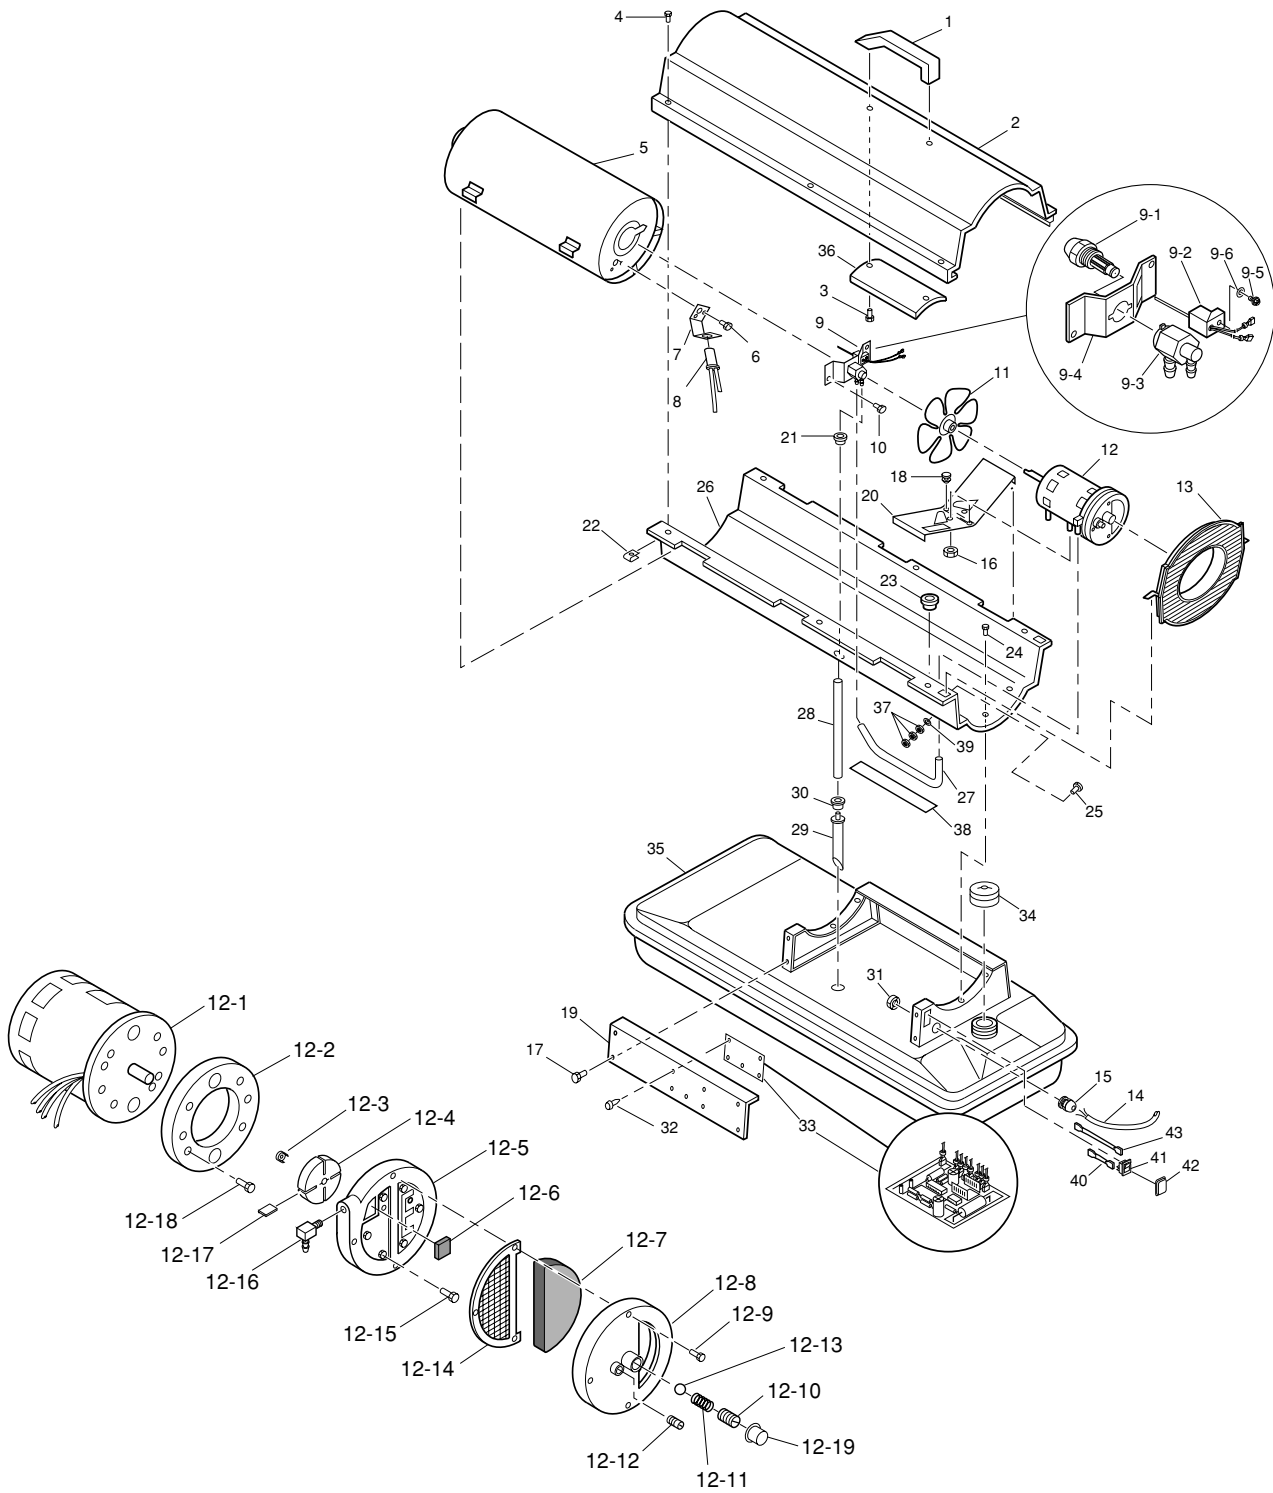

## ILLUSTRATED PARTS BREAKDOWN

Motor and Pump Assembly

MASTER DIRECT OIL HEATERS

MODEL 35 CEL 10 kW

PARTS LIST

Key No.	Part Number	Description	Qty.	Key No.	Part Number	Description	Qty.
1	4160.715	Handle	1	16	4108.486	Hex Lock Nut, 1/4-20	2
2	4110.064	Upper Shell	1	17	4110.124	Screw/Lockwasher, 1/2"	4
3	4160.602	Screw	2	18	4150.553	Rubber Bumper	2
4	4109.590	Screw/Lockwasher	6	19	4100.635	Side Cover	1
5	4110.050	Combustion Chamber	1	20	4110.187	Motor Bracket	1
6	4103.529	Screw, #6-32 x 3/8"	2	21	4101.151	Bushing	1
7	4100.657	Photocell Bracket	1	22	4104.170	Clip Nut	6
8	4103.590	Photocell Assembly	1	23	4101.152	Bushing	1
9	**	Burner Strap Assembly	1	24	4110.124	Screw/Lockwasher, 1/2"	6
9-1	4100.648	Nozzle Assembly	1	25	4110.133	Screw	1
9-2	4110.132	Ignitor	1	26	4100.636	Lower Shell	1
9-3	4100.664	Nozzle Adapter	1	27	4104.147	Rubber Airline	1
9-4	4100.653	Nozzle Adapter Bracket	1	28	4109.567	Fuel Line	1
9-5	4100.669	Screw, #6-32 x 7/8"	1	29	4110.135	Fuel Filter	1
9-6	4100.660	Belleville Washer	1	30	4100.541	Rubber Bushing	1
10	4110.124	Screw/Lockwasherr	2	31	4100.656	Nylon Locknut	1
11	4100.662	Fan	1	32	4100.654	PCB Support	5
12	**	Motor and Pump Assembly	1	33	4110.142	PC Board	1
12-1	4110.042	Motor	1	34	4103.891	Fuel Cap (Includes Gasket)	1
12-2	4101.532	Pump Body	1	35	4110.136	Fuel Tank	1
12-3	4108.635	Insert	1	36	4100.671	Shell Heat-Shield	1
12-4	4103.441	Rotor	1	37	4110.134	Nut	3
12-5	4109.724	Pump End Cover	1	38	4110.075	Vinyl Foam Gasket	1
12-6	4109.716	Lint Filter	1	39	4160.613	Lockwasher	1
12-7	4109.690	Intake Filter	1	40	4110.036	Wire Assembly (Brown)	1
12-8	4109.674	End Cover	1	41	4100.667	ON/OFF Switch	1
12-9	4108.528	Screw, #10-32 x 1"	3	42	4104.336	Switch Cover	1
12-10	4102.133	Adjusting Screw	1	43	4110.037	Wire Assembly (White)	1
12-11	4102.141	Pressure Relief Spring	1	<b>PARTS AVAILABLE - NOT SHOWN</b>			
12-12	4102.125	Plug	1				
12-13	4108.379	Steel Ball, 1/4" Diameter	1		4105.292	Filler Neck Screen	1
12-14	4109.708	Output Filter	1		4161.829	PC Board Fuse	1
12-15	4108.536	Screw #10-32 x 1 1/8"	6				
12-16	4100.661	Nylon Elbow, 90	1				
12-17	4101.666	Blade	4				
12-18	4108.590	Screw, #10-32 x 3/4"	2				
12-19	4100.666	Plastic Cap	1				
13	4103.685	Fan Guard	1				
14	4110.038	Power Cord	1				
15	4150.528	Strain Relief Bushing	1				